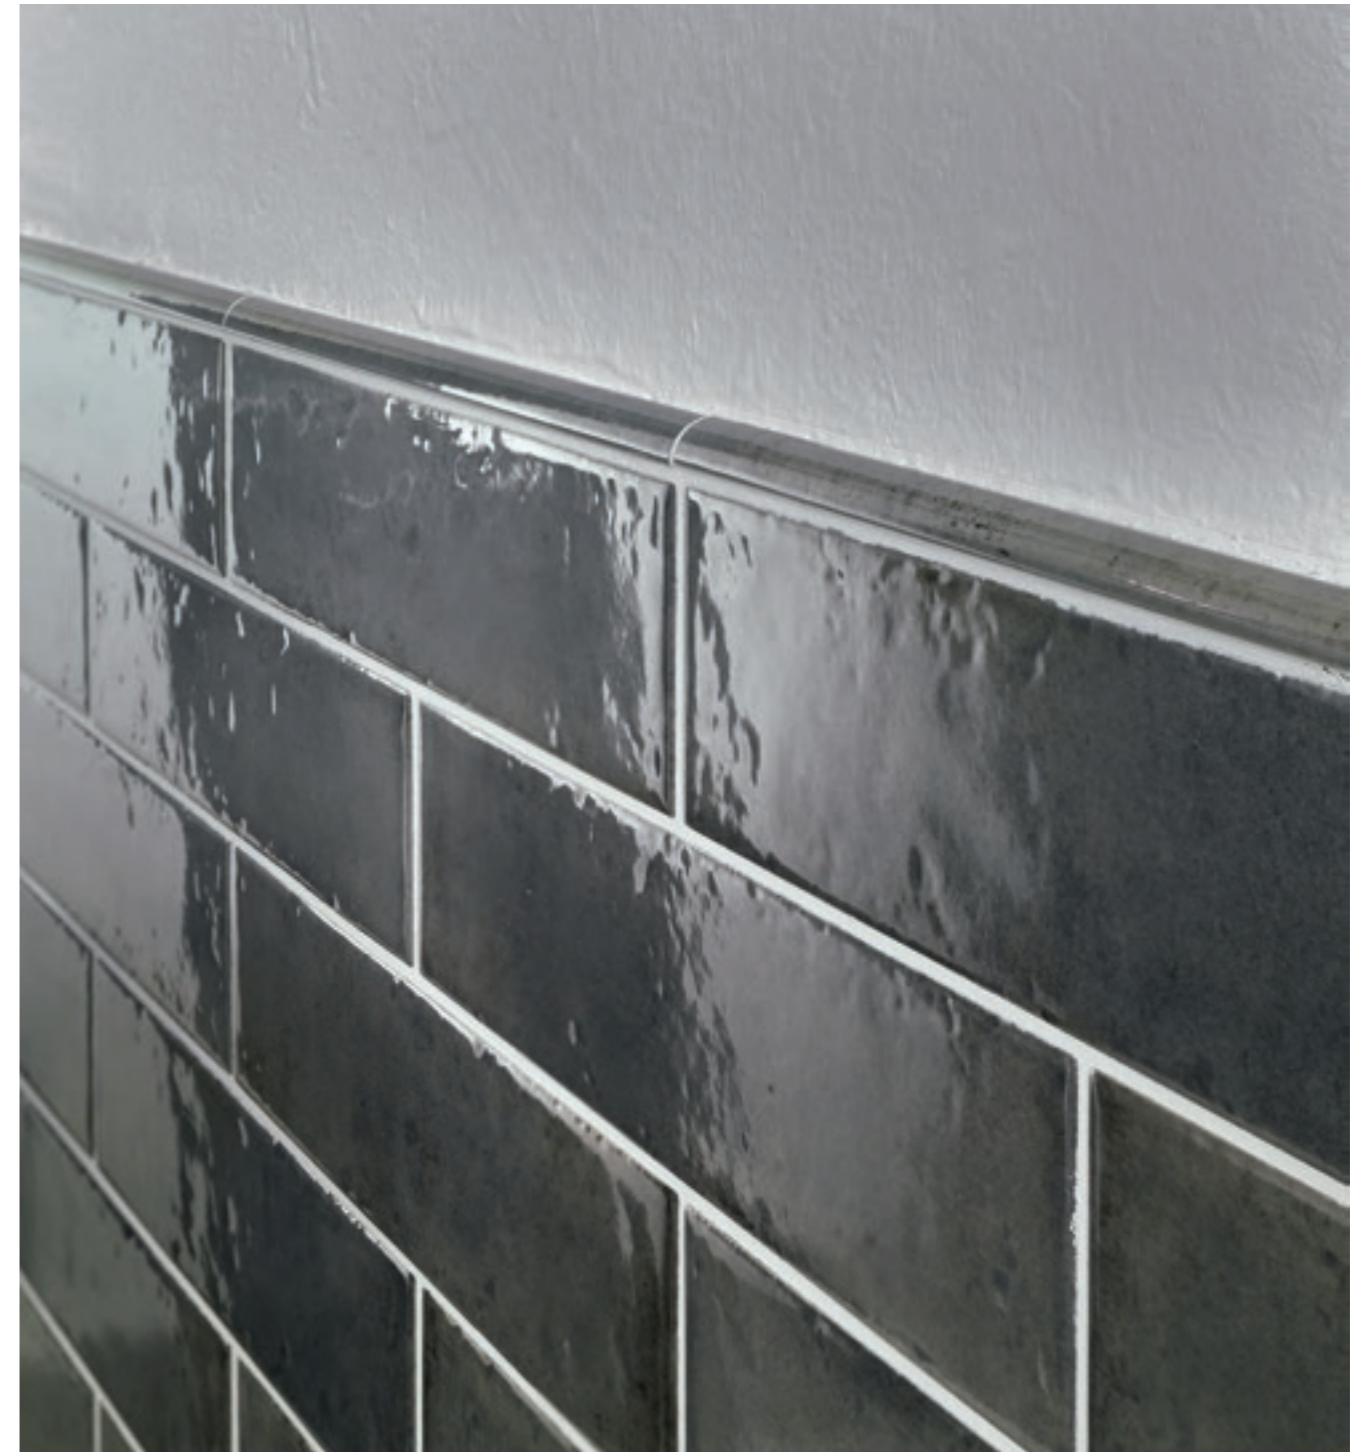

> Wall / Grey 7,5x30  
Quarter Round Grey 1,2x30